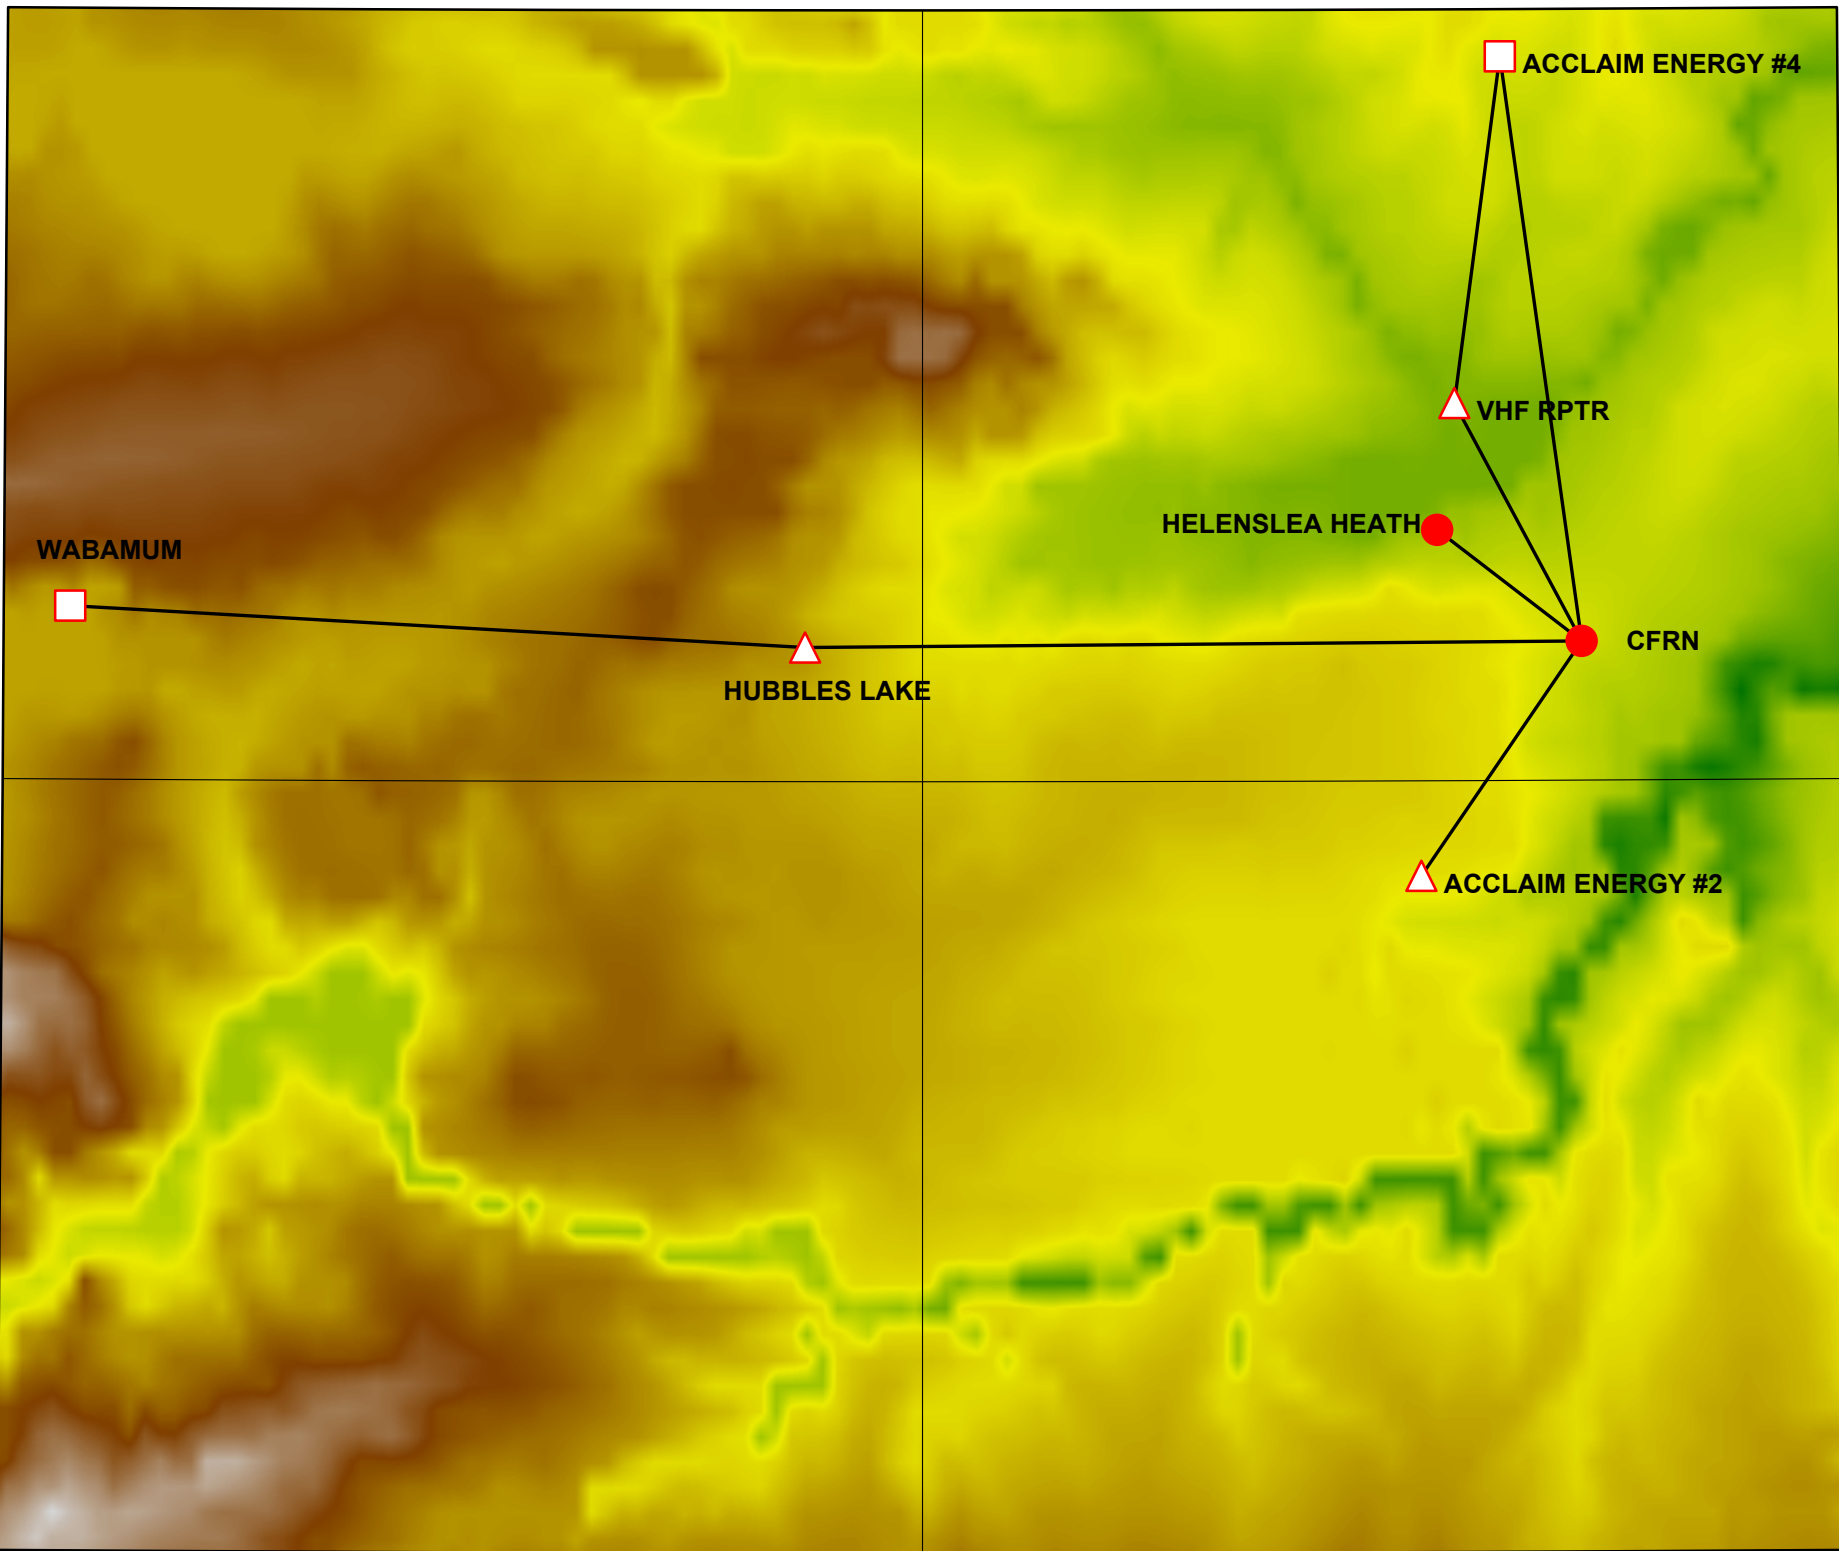

53° 45'

53° 15'

114° 30'

114°

113° 30'

WABAMUM

HUBBLES LAKE

HELENSLEA HEATH

CFRN

VHF RPTR

ACCLAIM ENERGY #2

ACCLAIM ENERGY #4